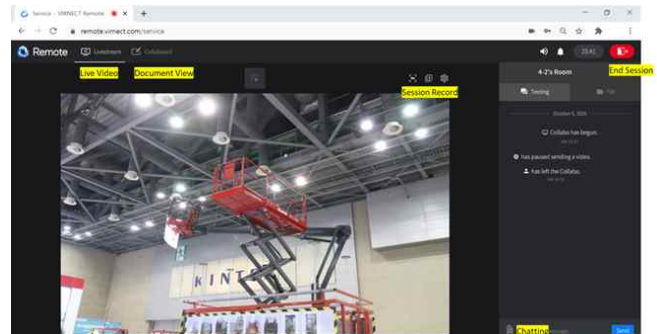

✓ Expo Outline

Title : Korea International Construction & Industrial Safety Expo 2020

Date : October 28 (Wed) – October 30 (Fri), 2020

Venue : KINTEX Hall 1

Organizer : **KINTEX**

Product Categories : Smart Construction Technology / PPE / Fall Prevention / Fire Prevention / Construction Equipment / Building Construction Techniques

Key Supporters : Korea Ministry of Land, Infrastructure and Transport / Ministry of Employment and Labor

Website : <https://www.k-consafetyexpo.com>

Remote Technical Tours using Smart Glasses

- Live broadcasts a docent visiting exhibition booths and introducing the products
- The docent wears Smart Glasses with built-in camera and microphone and delivers first-person view of remote technical tours
 - Enables a vivid sense of scene through the first person point of view
- Spoken in English, and subtitles into over 5 languages in real-time are provided
 - Mutual communication between online-visitors and exhibitors is possible

#1. Smart glasses used in expo

: The docent wears smart glasses and deliver

#2. Virtual docent tour interface

: Live streaming and chats enables real-time virtual docent tour

✓ Major Showcasing Exhibitors with K-Safety Innovation Award winners !